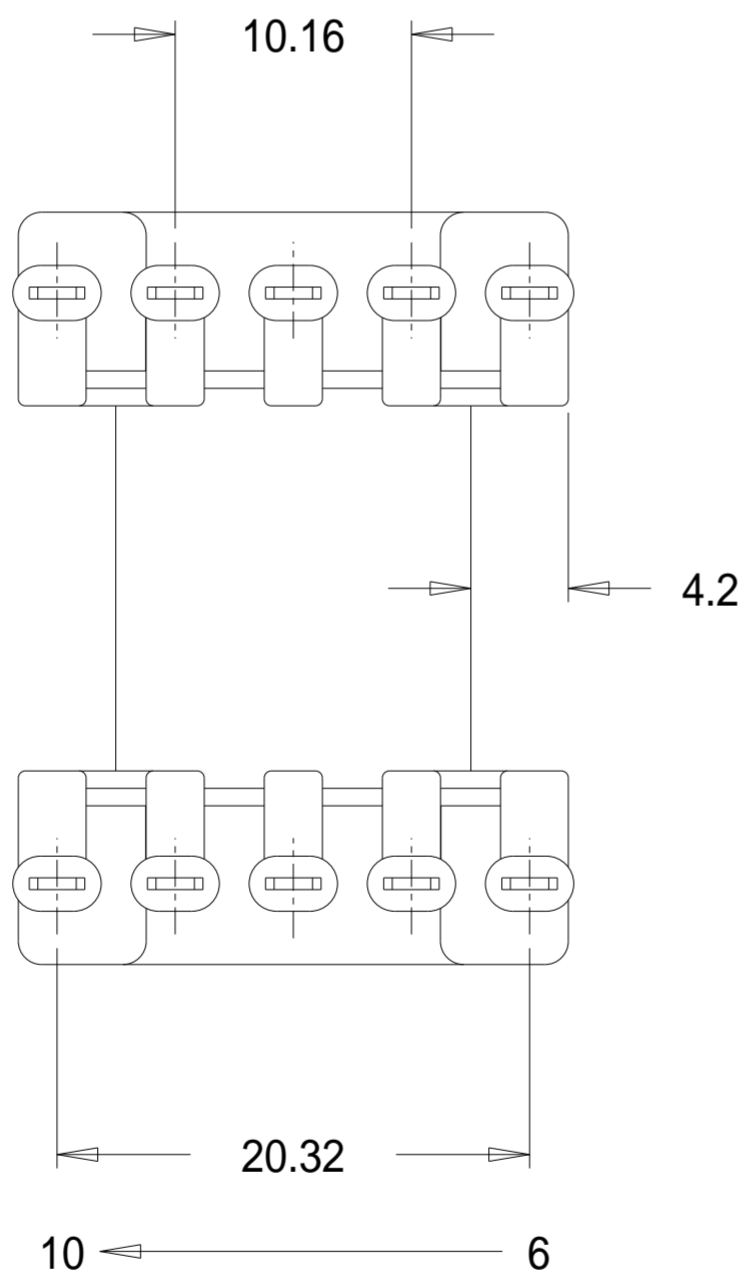

Part No. M00700

EI38 x 13.6 Single Section 'M' Range Bobbin

1 ————— 5

Dimensions in millimetres.