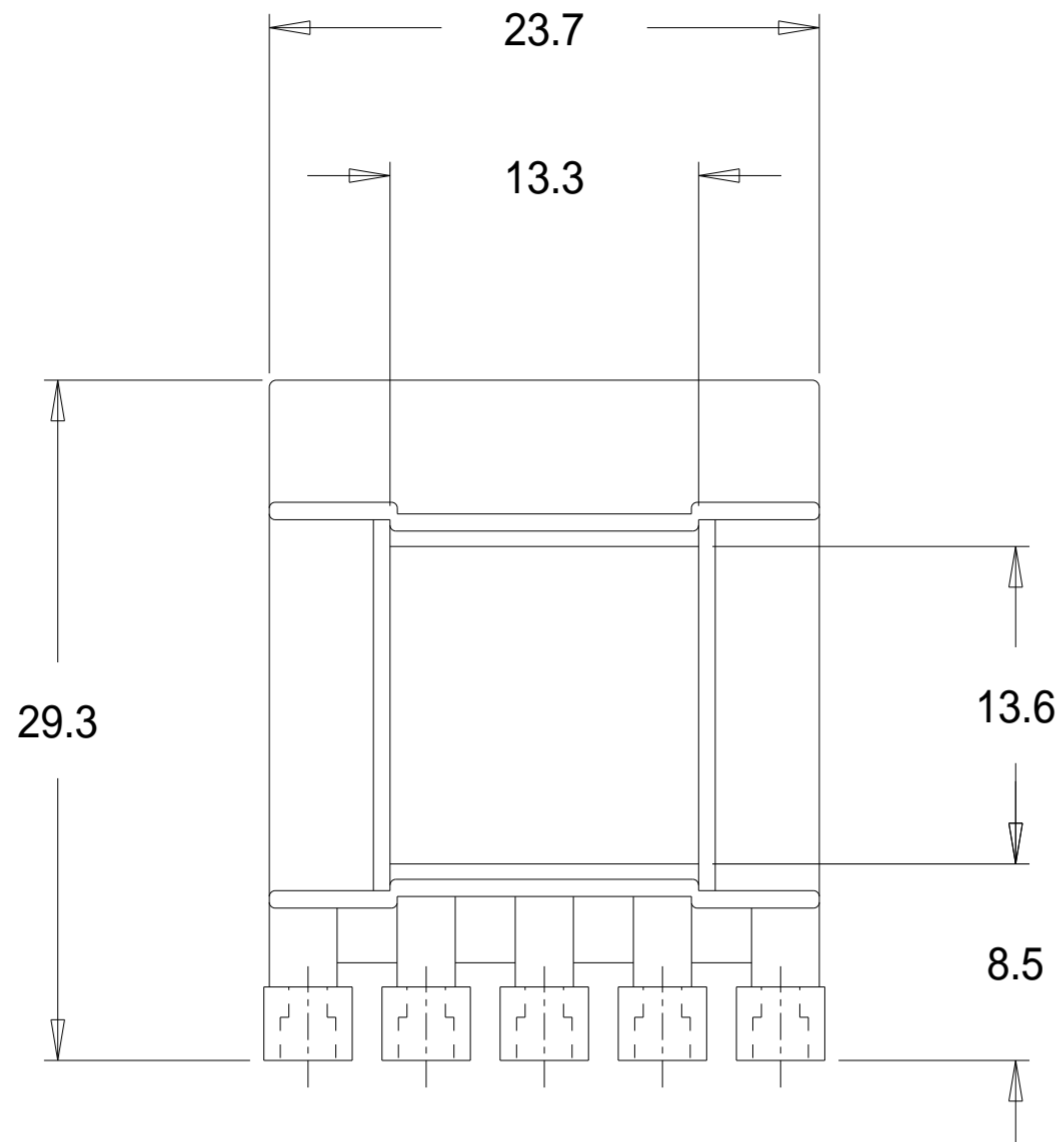

Part No. M00700

EI38 x 13.6 Single Section 'M' Range Bobbin

1 ————— 5

Dimensions in millimetres.