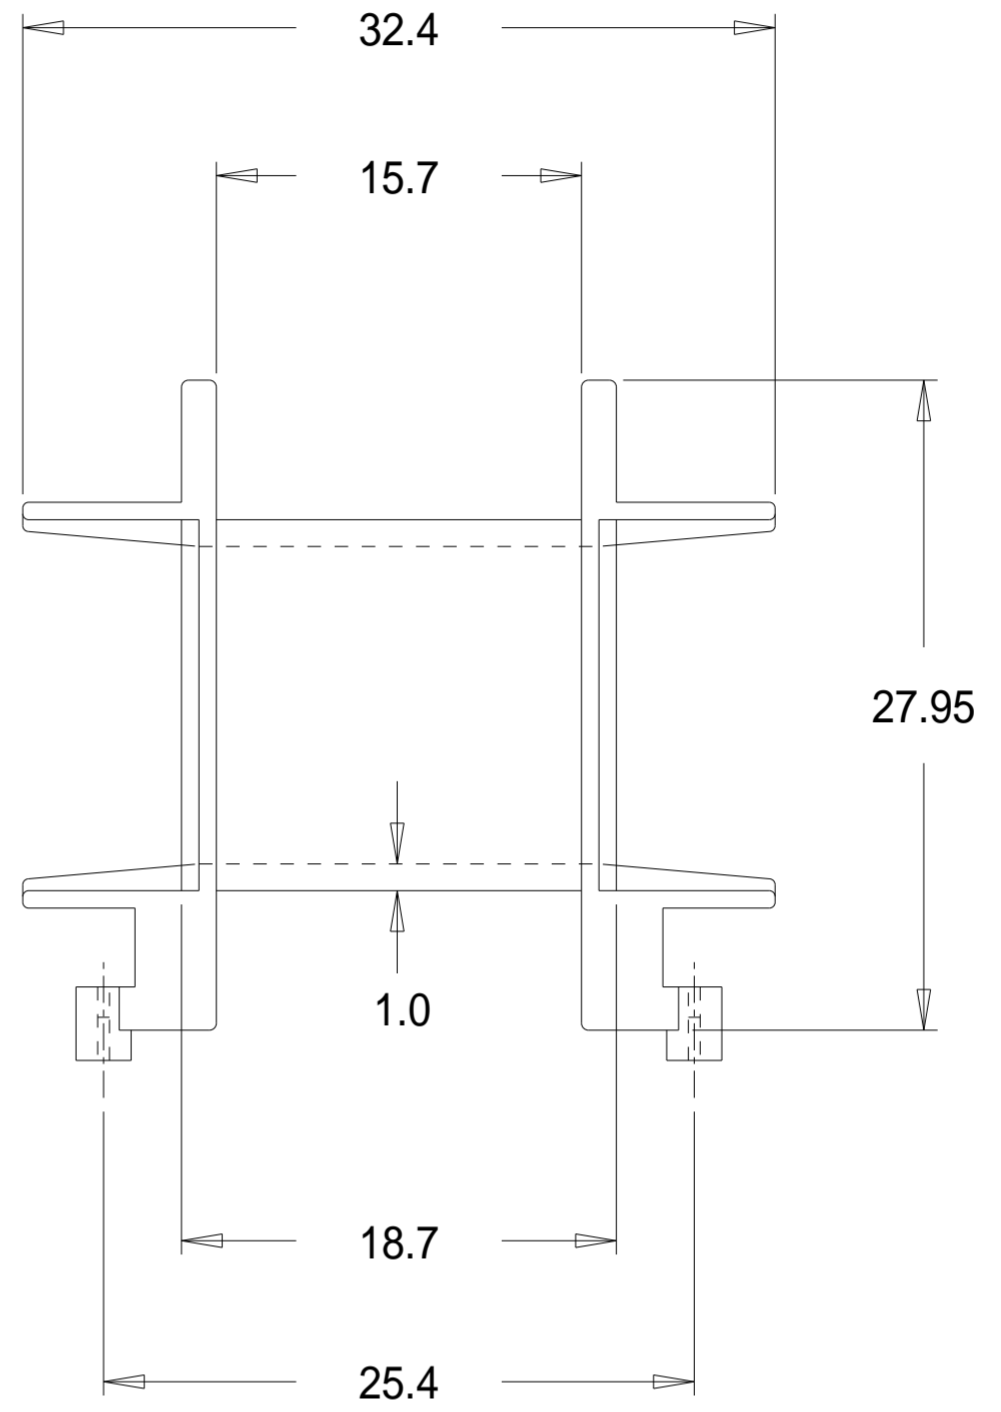

Part No. M00700

EI38 x 13.6 Single Section 'M' Range Bobbin

1 ————— 5

Dimensions in millimetres.