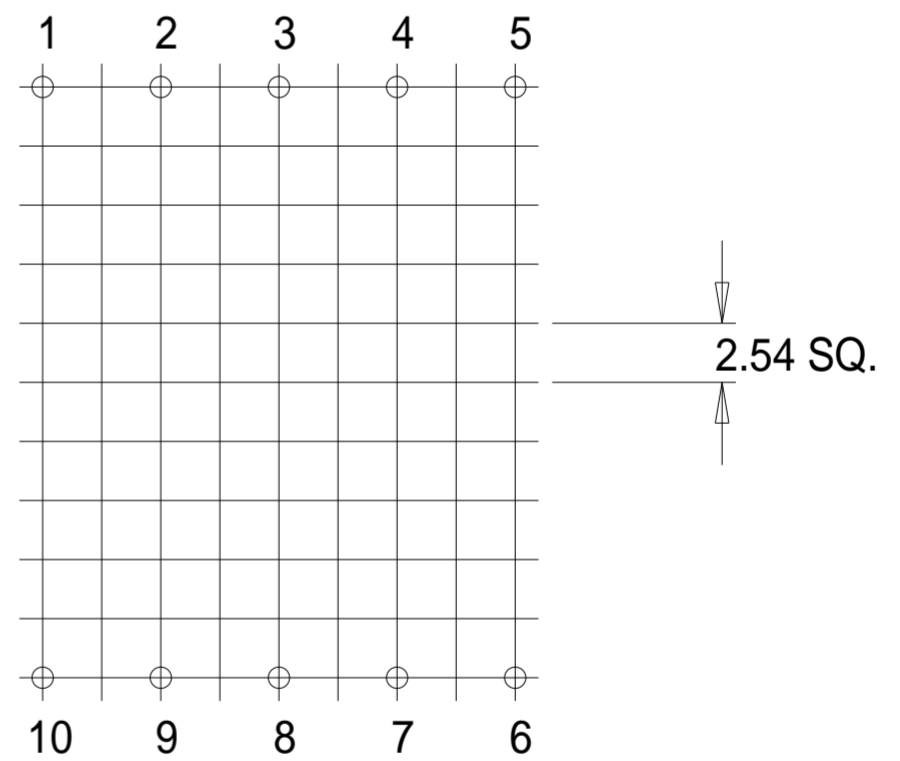

Part No. M00700

EI38 x 13.6 Single Section 'M' Range Bobbin

1 ————— 5

Dimensions in millimetres.